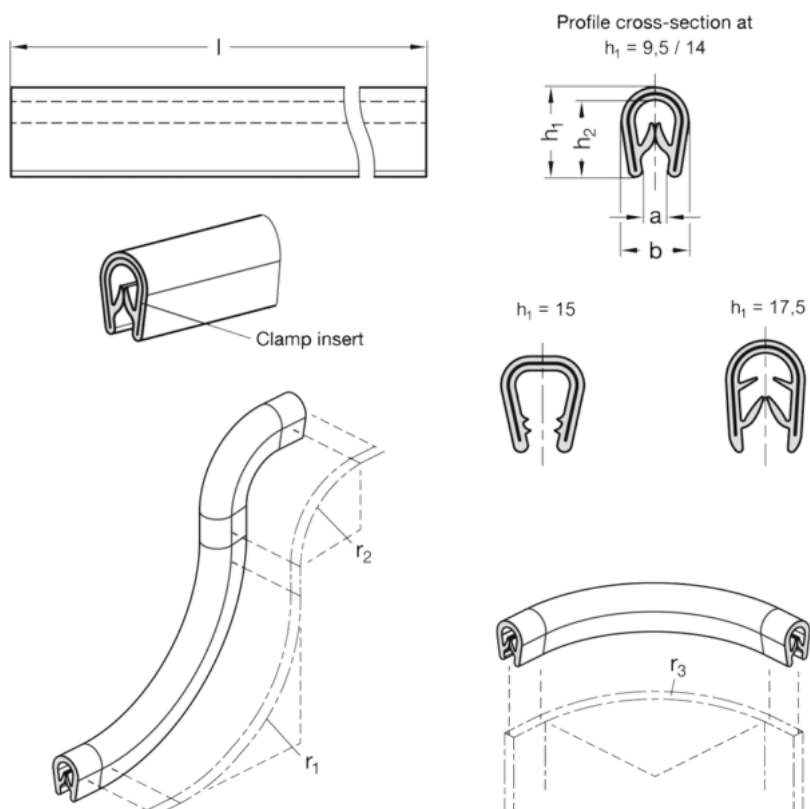

Article number: 20218414SW20

Description: E+G edge protection profile GN 2184-14-SW-20

## Measures

a = 1 - 4

b = 10.5

cl = 20

h1 = 14

h2 = 12

r1 = 25

r2 = 25

r3 = 25

Weight in (g) = 2800